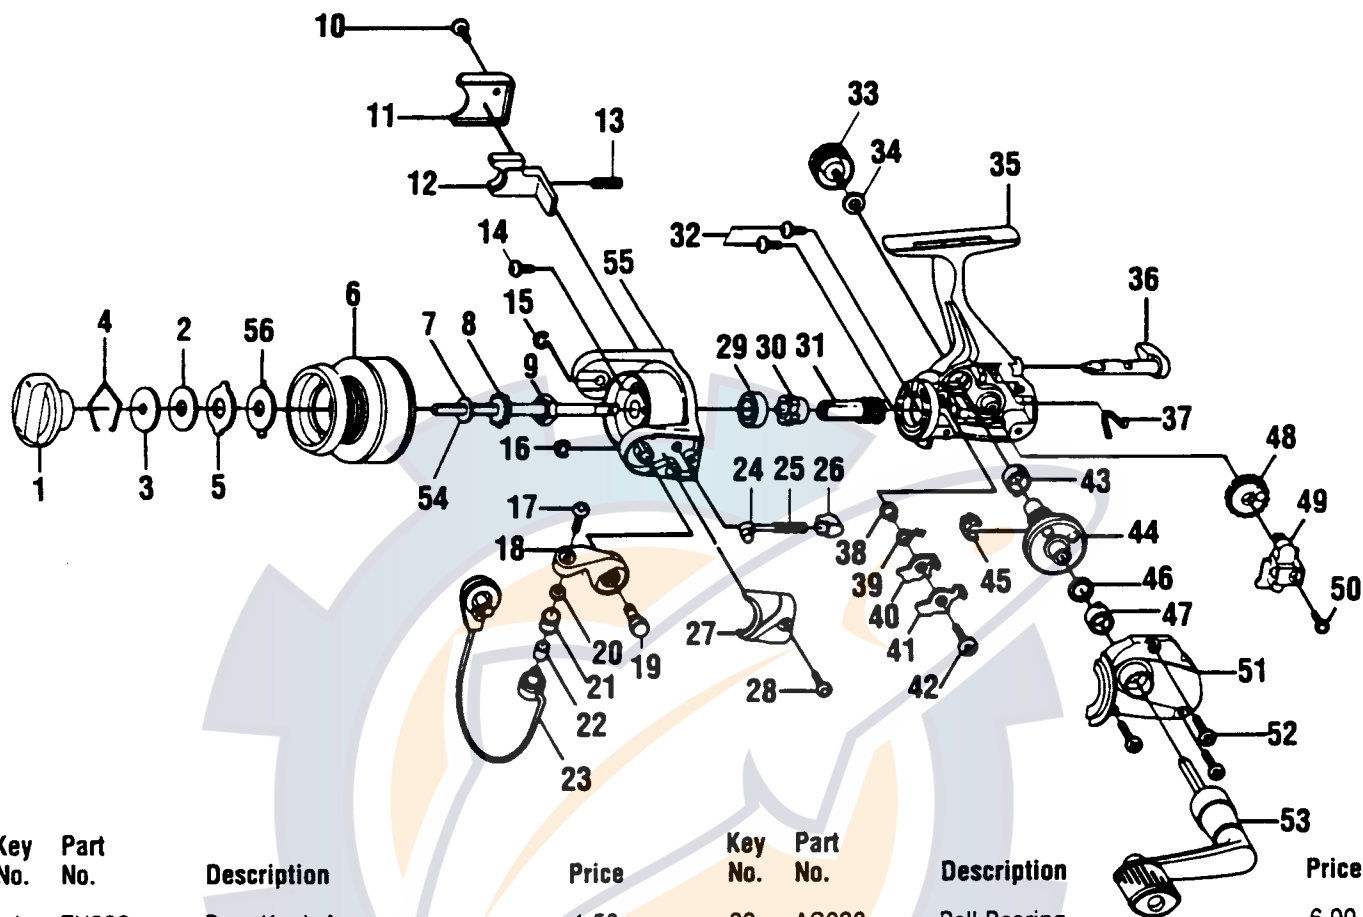

# QUANTUM MSC00

Key No.	Part No.	Description	Price	Key No.	Part No.	Description	Price
1	ZU332	Drag Knob Assy	1.53	29	AQ028	Ball Bearing	6.90
2	KQ038	Drag Retainer	3.58	30	GU060	Ratchet Gear	2.71
3	ZU080	Spool Washer "D"	.96	31	ZU011	Pinion Gear	3.40
4	KQ029	Spool Washer "B"	.72	32	GU077	Bearing Screw	.69
5	KQ045	Spool Washer "A"	.96	33	GU073	Handle Screw Cap	1.11
6	ZU321-2	Spool Assy	8.22	34	GU103	Handle Cap Washer	.64
7	GU105-6	Spool Washer	.54	35	GU001-5	Body	4.03
8	AQ037	Spool Click Gear	1.28	36	GU090	A/R Lever	1.80
9	GU006	Rotor Nut	1.06	37	GU089	Stopper Lever Spring	.96
10	GU077-7	Kick Lever Cover Screw	.74	38	GU091	Stopper Bushing	.96
11	ZU046	Kick Lever Cover	.74	39	GU061	Stopper Spring	.91
12	ZU019	Kick Lever	1.22	40	GU063	Stopper "A"	.96
13	KQ049	Kick Lever Spring	.44	41	GU074	Stopper "B"	.96
14	GU077-4	Rotor Nut Lock Screw	.69	42	GU077-5	Stopper Screw	.74
15	KQ034	"E"-Clip	.15	43	GU027	Body Bushing	.91
16	KQ034	"E"-Clip	.15	44	GU012	Drive Gear	2.49
17	KQ108	Bail Screw	.74	45	GU086	Silent Cam	.91
18	LU007-02	Arm Lever	.96	46	GU105-8	Drive Gear Adj. Washer	.47
19	GU051-2	Arm Lever Pin	1.60	47	GU027	Body Bushing	.91
20	GU105-7	Line Roller Washer	.54	48	ZU053	Oscillation Gear	.96
21	MT004	Line Roller	1.90	49	GU025	Oscillation Slider	.96
22	MT016-2	Line Roller Bushing	.96	50	GU100	Main Shaft Screw	.54
23	ZU347	Bail Assy	5.62	51	GU023-5	Body Cover	2.17
24	KQ031	Spring Shaft	.56	52	GU057	Body Cover Screw	.79
25	KQ049-3	Arm Lever Spring	.54	53	GU318-10	Handle Assy	6.58
26	QL020	Spring Holder	.58	54	ZU015	Main Shaft	2.28
27	ZU087	Arm Lever Spring Cover	.74	55	ZU009	Rotor	3.03
28	ZU077-7	Arm Lever Spring Cover Screw	.74	56	KQ046	Spring Washer	.68

Prices subject to change without notice. Prices do not include postage and handling.

**PLEASE ORDER BY PART NUMBER**

Rev. 6/95

Zebco Division Brunswick Corporation, Box 270, Tulsa, OK 74101 USA 918-836-5581